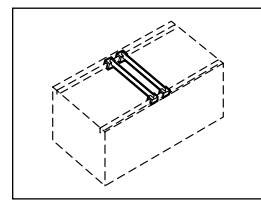

FBB
Front-to-Back Hanging File Bars
$24