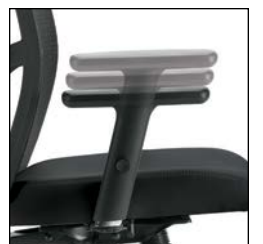

Key Features

Multiple adjustment arm

Sliding seat mechanism

Available only in the following textile:
Quilt

QL10 Black

For specifications and dimensions see page 158.

Key Features

Back height adjustment via internal ratchet