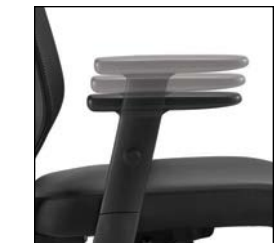

Height adjustable arms

Available only in the following textile:

Luxhide

BL20 Black

For specifications and dimensions see page 156.

For specifications and dimensions see pages 156-158.