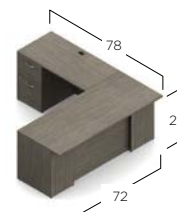

LAYOUT ZIRA MANAGER1
Z3072F3R+HQ Z16L2ES+HQ
Z2448EL