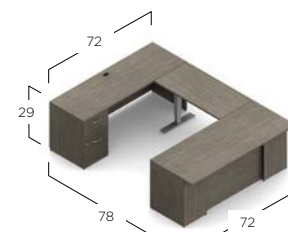

LAYOUT ZIRA EXEC5*
Z3072F3R+HQ PHAT2346T
PH3T6601 Z16L2ES+HQ
Z2472T