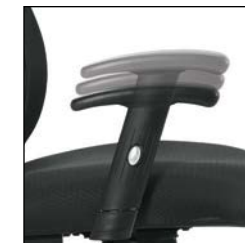

Height adjustable arms with titanium accents

Available only in the following textile:

Quilt