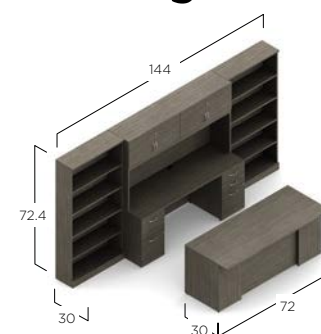

LAYOUT ZIRA EXEC2
Z3072F23+HQ Z2472T
Z16L2ES+HQ Z16L2BFS+HQ
Z72S42H+HQ ZHBC72 (2)