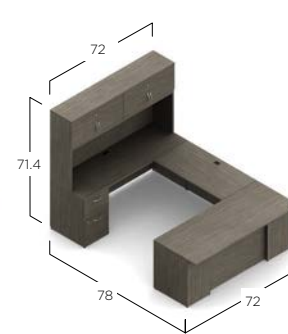

LAYOUT ZIRA EXEC4
Z3072F3R+HQ Z2448FB
Z16L2ES+HQ Z2472T
Z72S42H+HQ