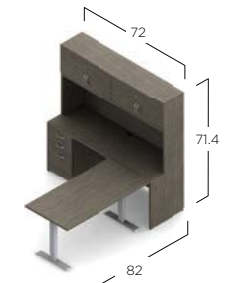

LAYOUT ZIRA MANAGER5B*
Z2472T Z16L2BFS+HQ
PHAT2958T PH3T6601
Z72S24H+HQ

*Shown with Foli Height Adjustable Tables (page 83).