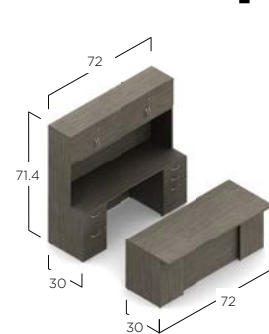

Zira Sample Layouts

LAYOUT ZIRA EXEC1
Z3072F23+HQ Z2472T
Z16L2ES+HQ Z16L2BFS+HQ
Z72S42H+HQ