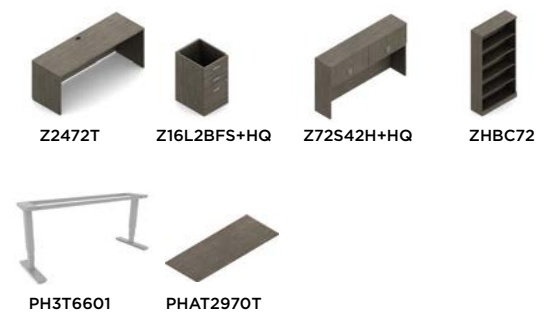

Components Shown

Seating shown Factor 5540-8 with Shadow Frame (SH) (page 6)

Available immediately in the following finish: