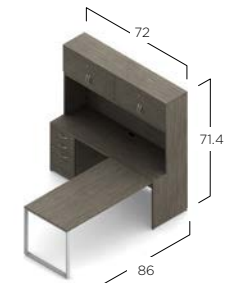

LAYOUT ZIRA MANAGER5A
Z2472T Z16L2BFS+HQ
Z3060MRR Z72S24H+HQ