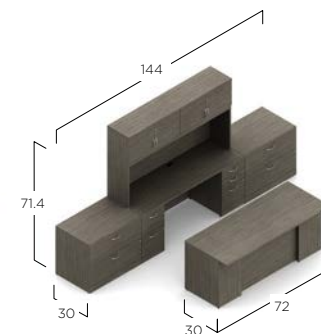

LAYOUT ZIRA EXEC3
Z3072F23+HQ Z2472T
Z16L2ES+HQ (2) Z16L2BFS+HQ
Z72S42H+HQ Z36L2ES